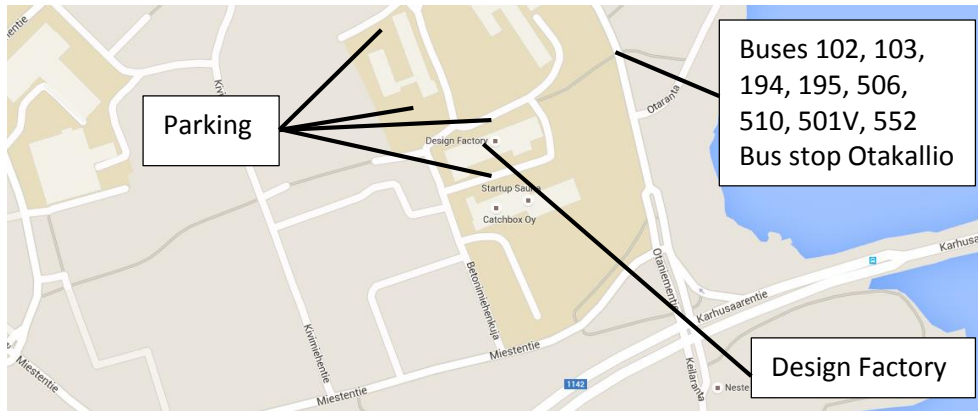

Welcome to Aalto University's Design Factory

Address: Betonimiehenkuja 5, Otaniemi, 02150 Espoo.

If you come by bus (which is recommended), there is a bus stop nearby the Design Factory, please see the map below.

If you come by car, there are campus parking restrictions nearby Design Factory. You can get your parking permit from the seminar's reception. Please reserve time to find parking place for you.

When you arrive to Design Factory, at first go to the reception, where you can get your name tag. From the reception you can also get the final program of the seminar, information on where you can leave your outerwear, on the coffee/tea service and on the exhibition.